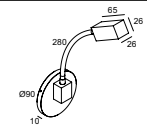

B-Flex // Wall Surface

// Interior

brand
new
product

DELTA LIGHT

DELTA LIGHT

PRE// The Lighting Bible 8
Launch

new eco

B-FLEX V1 ◊
303 43 11 ◊
◊ = ALU
INCL.1 x POWERLED WHITE 1-3W / 6500K
INCL.1 x LENS 25°
EXCL.LED POWER SUPPLY 350-700mA-DC
CURRENT CONTROLLED

IP20 650°C

OPTIONS
LED POWER SUPPLY 350mA-DC (1W)
LED POWER SUPPLY 500mA-DC (2W)
LED POWER SUPPLY 700mA-DC (3W)

B-FLEX V1 WW ◊
303 43 12 ◊
◊ = ALU
INCL.1 x POWERLED WHITE 1-3W / 3000K

B-Flex V1

POWERLED / 6500K