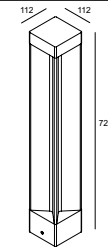

Logo // Floor Surface

// Exterior

brand
new
product

DELTA LIGHT

DELTA LIGHT

PRE//
Launch The Lighting Bible 8

new

LOGO LED $\diamond$
231 60 14 $\diamond$
 $\diamond = A$
INCL. 4 x POWERLED WHITE 1W / 5400K
INCL. 4 x LENS 15°
INCL. LED POWER SUPPLY 350mA-DC
CURRENT CONTROLLED
230-240V / 50-60Hz

IP65 650°C (0,1)

OPTIONS
PIN 11

Logo LED

new

LOGO $\diamond$
231 60 40 $\diamond$
 $\diamond = A / G$
G9 / 230-240V / 50-60Hz
1 x QT14 25-40W

IP65 850°C (0,1)

OPTIONS
PIN 11

Logo

new

PIN 11
229 01 11

0,4

Pin 11