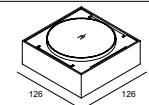

Vision // Wall Surface

// Interior

brand
new
product

DELTA LIGHT

n
store

DELTA LIGHT

PRE//
Launch The Lighting Bible 8

new

VISION ◊
278 25 40 ◊
◊ = W / W-C
INCL. 2 x LENS
G9 / 230-240V / 50-60Hz
1 x QT14 25-40-60-75W
CE 0.9 IP20 850°C (0.5)

ACCESSORIES
DICROIC FILTER 100 BLUE (max. 40W)

Vision

n
store