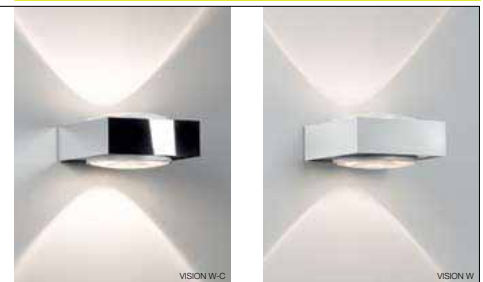

Vision // Wall Surface

// Interior

brand
new
product

DELTA LIGHT

n
store

DELTA LIGHT

PRE//
Launch The Lighting Bible 8

new

VISION ◊
278 25 40 ◊
◊ = W / W-C
INCL. 2 x LENS
G9 / 230-240V / 50-60Hz
1 x QT14 25-40-60-75W
CE 0.9 IP20 850°C (0.5)

ACCESSORIES
DICROIC FILTER 100 BLUE (max. 40W)

Vision