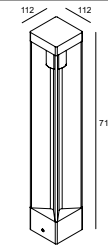

new

LOGO $\diamond$
231 60 40 $\diamond$
 $\diamond = A / G$
G9 / 230-240V / 50-60Hz
1 x QT14 25-40W

IP65 850°C (0,1)

OPTIONS
PIN 11